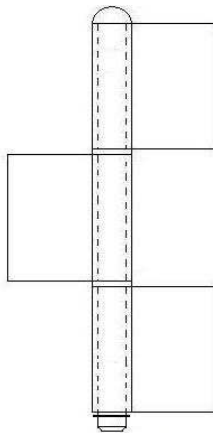

3 PART HINGE WITH
FLOATING PIN

Code no. 32-050 SOLID PROFILE FLAG HINGES

Loose pin, 3 part solid profile hinges
with brass washers
Self colour, no holes
Hinges are handed

Options

- Hinge Material steel
- Pin Material steel or brass
- Cir clip optional
- Grease Nipple optional

3 PART HINGE WITH
LOOSE PIN AND CIR CLIP

Floating pin

Code	Length = L	Width = B	Thickness = C	Pin dia = D	Pin Material
32-050S	155	35	5	10	Steel
32-050B	155	35	5	10	Brass
32-050T	155	35	5	10	Stainless Steel

Loose pin

32-050J	155	35	5	10	Steel
32-050K	155	35	5	10	Brass
32-050L	155	35	5	10	Stainless Steel

Dimensions mm