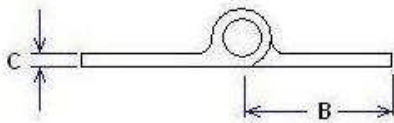

3 PART HINGE WITH
FLOATING PIN

Code no. 32-050 SOLID PROFILE FLAG HINGES

Loose pin, 3 part solid profile hinges
with brass washers
Self colour, no holes
Hinges are handed

Options

- Hinge Material steel
- Pin Material steel or brass
- Cir clip optional
- Grease Nipple optional

3 PART HINGE WITH
LOOSE PIN AND CIR CLIP

Floating pin

Code	Length = L	Width = B	Thickness = C	Pin dia = D	Pin Material
32-050S	155	35	5	10	Steel
32-050B	155	35	5	10	Brass
32-050T	155	35	5	10	Stainless Steel

Loose pin

32-050J	155	35	5	10	Steel
32-050K	155	35	5	10	Brass
32-050L	155	35	5	10	Stainless Steel

Dimensions mm