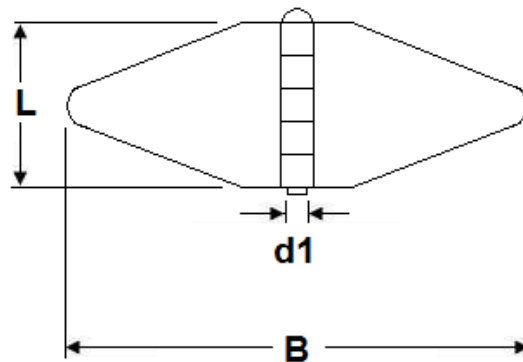

Code no. 37-000
HEAVY DUTY BUTT HINGES
solid steel profile hinge, self colour

Options

- Hinge Material steel, self colour
- Pin Material steel, brass

Code	Length = L	Width = B	Thickness = C	Pin dia = d1	Pin Material
37-000A	50	140	5	6	Steel
37-000AS	50	140	6	8	Steel
37-000B	50	140	5	6	Brass
37-000BS	50	140	6	8	Brass

Dimensions in mm