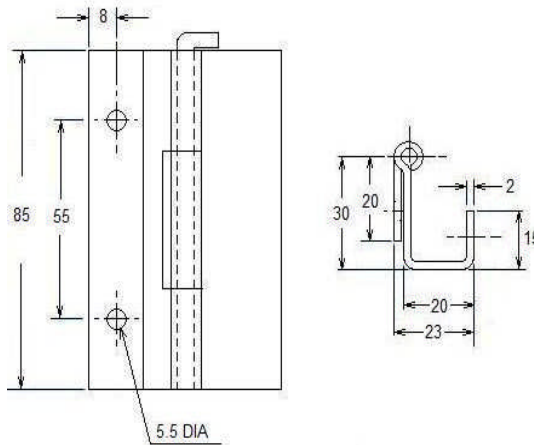

Code no. 38-000
CONCEALED HINGES
Steel, left and right handed

Code no. 38-000A

Adjustable concealed hinge
Finish:
Upper part galvanised
Lower partself colour

Code no. 38-000B

Concealed hinge with removable pin
Finish: Self colour

Code no. 38-000C

Finish: Self colour

Dimensions in mm