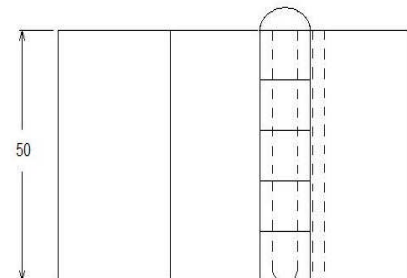

Code no. 38-000
CONCEALED HINGES
Steel, left and right handed

Code no. 38-000A

Adjustable concealed hinge
Finish:
Upper part galvanised
Lower partself colour

Code no. 38-000B

Concealed hinge with removable pin
Finish: Self colour

Code no. 38-000C

Finish: Self colour

Dimensions in mm