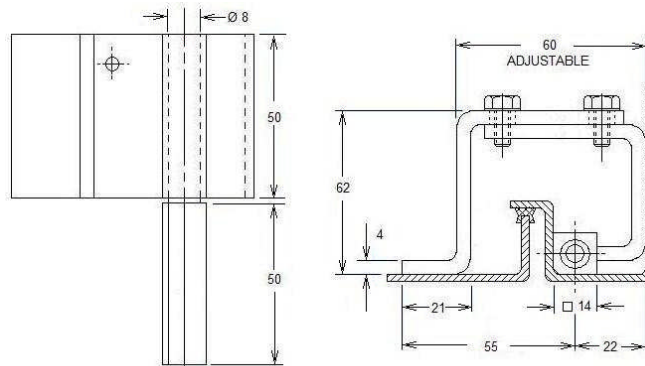

Code no. 38-000
CONCEALED HINGES
Steel, left and right handed

Code no. 38-000A

Adjustable concealed hinge
Finish:
Upper part galvanised
Lower partself colour

Code no. 38-000B

Concealed hinge with removable pin
Finish: Self colour

Code no. 38-000C

Finish: Self colour

Dimensions in mm