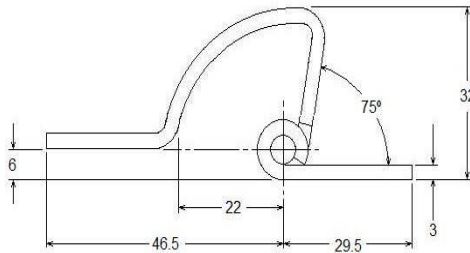

Code no. 38-000
CONCEALED HINGES
Steel, left and right handed

Code no. 38-000A

Adjustable concealed hinge
Finish:
Upper part galvanised
Lower partself colour

Code no. 38-000B

Concealed hinge with removable pin
Finish: Self colour

Code no. 38-000C

Finish: Self colour

Dimensions in mm